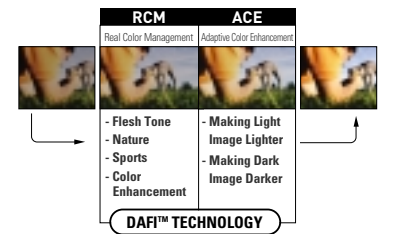

FEATURES **17" ARTISTIC DESIGN – BREAK THE LIMIT OF BEAUTY**
Artistic Design It possesses amazing design based on the beautiful line. FLATRON L1760TR adds a value with a noble black color.
Winner of reddot Design Award 2006
FLATRON f Engine_LG's Picture Enhancing Chip for LCD Monitors
 FLATRON f Engine uses DAFI™ technology features RCM (Real Color Management) allows the monitor to display colors that are vivid and natural. ACE (Adaptive Color and Contrast Enhancement) enhances brightness and contrast. The technology optimizes image quality for videos and high resolution photos.

- Design and specifications are subject to change without prior notice.

DFC(Digital Fine Contrast ratio) 5000:1

5000:1 World's Most Innovative Contrast Ratio of 5000:1

The usage and application of today's monitors are broadening. Its primary use is no longer restricted to work, but also for entertainment purposes. An increasing number of consumers are viewing movies, animations as well as television content with monitors. LG's DFC technology offers consumers clear, crisp and rich images through our Ultra-High contrast ratio of 5000:1. DFC is operational in MOVIE MODE, which is optimized for maximum brightness in a movie image, suitable for moving images with various brightness levels. DFC is a special feature most useful when displaying dark images. DFC allows the LCD panel to render deeper Blacks through automatic control instead of the traditional method where Black colors are rendered by blocking the panel's backlight.

FLATRON f Engine

FLATRON f Engine_LG's Picture Enhancing Chip for LCD Monitors

FLATRON f Engine uses DAFI™ technology features RCM (Real Color Management) allows the monitor to display colors that are vivid and natural. ACE (Adaptive Color and Contrast Enhancement) enhances brightness and contrast. The technology optimizes image quality for videos and high resolution photos.