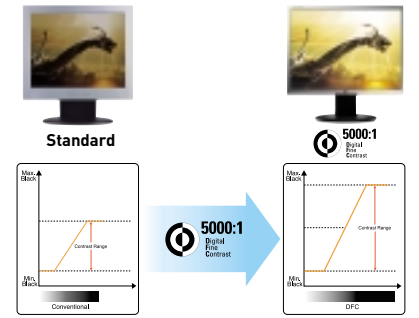

FEATURES **17" ARTISTIC DESIGN – BREAK THE LIMIT OF BEAUTY**
Artistic Design It possesses amazing design based on the beautiful line. FLATRON L1760TR adds a value with a noble black color.
Winner of reddot Design Award 2006
FLATRON f Engine_LG's Picture Enhancing Chip for LCD Monitors
 FLATRON f Engine uses DAFI™ technology features RCM (Real Color Management) allows the monitor to display colors that are vivid and natural. ACE (Adaptive Color and Contrast Enhancement) enhances brightness and contrast. The technology optimizes image quality for videos and high resolution photos.

- Design and specifications are subject to change without prior notice.

DFC(Digital Fine Contrast ratio) 5000:1

5000:1 World's Most Innovative Contrast Ratio of 5000:1

The usage and application of today's monitors are broadening. Its primary use is no longer restricted to work, but also for entertainment purposes. An increasing number of consumers are viewing movies, animations as well as television content with monitors. LG's DFC technology offers consumers clear, crisp and rich images through our Ultra-High contrast ratio of 5000:1. DFC is operational in MOVIE MODE, which is optimized for maximum brightness in a movie image, suitable for moving images with various brightness levels. DFC is a special feature most useful when displaying dark images. DFC allows the LCD panel to render deeper Blacks through automatic control instead of the traditional method where Black colors are rendered by blocking the panel's backlight.