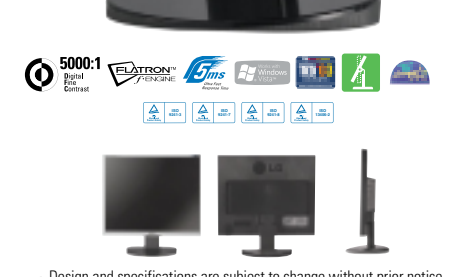

· Design and specifications are subject to change without prior notice.