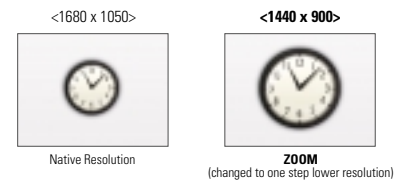

Play Wide Play LG

Entertainment

Play MOVIES, Play GAMES, Play Wide, Play LG!

- 4:3 in wide (ARC-Aspect Ratio Control)

- With 4:3 in Wide (ARC) Function, No more distorted image! Enjoy original 4:3 images with LG Wide Monitor!

- When playing a 4:3 format game "Real 4:3 image looks clear" "It's easy to control a game in detail"

- When using a PC that doesn't support wide aspect ratio undistorted characters images and scenes "True to nature"

- ez zooming_ ZOOMING
  Switch Resolution modes with a touch of a button (Screen resolution reduces by one level)

Productivity

Additional Working Area_Calculator, Toolbar, Messenger etc.

Increase your productivity with an increased screen. Work on a spreadsheet, browse the web, watch a movie on one screen with room to spare.

Wide Color Gamut

Add a whole new level of color into your life!

Enjoy Vivid Color Images

Get the True Color that You Want

Achieve the True Color into Your Work

HDMI (High-Definition Multimedia Interface)

HDMI™ HDMI delivers sharper images and sounds without any data loss for graphic and multimedia users. HDMI delivers crystal clear digital video and audio quality via a single cable.