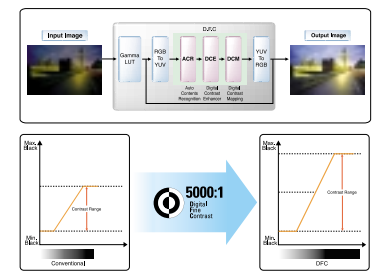

Technology Behind DFC

- 1st Step: Analyze input content and automatically recognizes the need to boost contrast
- 2nd Step: Activate contrast enhancer control to boost contrast
- 3rd Step: Display an improved digital image with optimal contrast