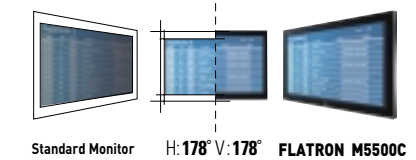

Wide Viewing Angle

S-IPS technology allows viewers to see still or moving images at any vertical or horizontal angle without substantial loss in picture quality.