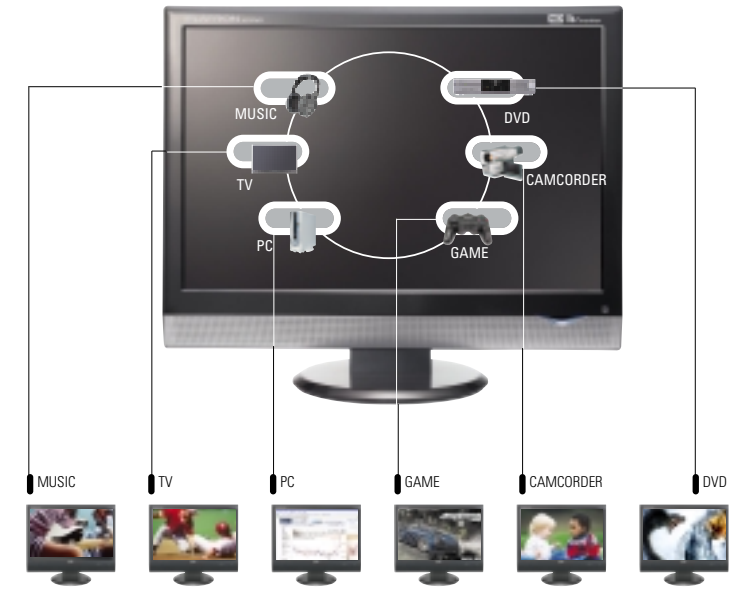

- As real as it gets
- As if looking at a real object
- Alleviate eye strain when looking at small images

Technology Behind DFC

- 1st Step: Analyze input content and automatically recognizes the need to boost contrast
- 2nd Step: Activate contrast enhancer control to boost contrast
- 3rd Step: Display an improved digital image with optimal contrast

Ergonomic Design

Fatigue and eyestrain are diminished thanks to dual hinge, heigh adjustment, tilt, swivel and height adjusting features.

MONITOR TV SERIES

MORE INPUTS, MORE FUN With the Monitor TV series, LG offers multi-purpose all-in-one display solutions for a variety of PC and home entertainment uses. Users can enjoy easy and convenient access to AV devices such as a DVD player, VCR, Video game console, Camcorder and more.

Multimedia User's Choice

Various AV / TV Functions

Users can enjoy easy and convenient access to AV / TV devices such as a DVD Player, VCR, Video game console, camcorder and more.

HDTV

HD TV monitor Users can watch HD Broadcast with built-In Digital Tuner inside the Monitor. Which means no mandatory TV Card in your PC, and you get another free digital TV. It's now possible to work, and enjoy your favorite TV shows on a single screen.

FEATURES 22" WIDE FORMAT HDTV MONITOR SERIES - MORE INPUTS, MORE FUN
Various AV / TV Functions with Speakers (3W x 2)_Users can enjoy easy and convenient access to AV / TV devices such as a DVD Player, VCR, Video game console, camcorder and more.
HDTV Monitor_Users can enjoy easy and convenient access to AV / TV devices such as a DVD Player, VCR, Video game console, camcorder and more.
Wide Screen in WSXGA+_Its 16:10 aspect ratio gives you broad latitude for viewing TV and DVD movies or playing video games.
Expand Your View_Increase your productivity with an increased screen. Work on a spreadsheet, browse the web, watch a movie on one screen with room to spare.
4:3 in Wide (ARC-Aspect Ratio Control)_Enjoy original 4:3 images with 4:3 in wide.