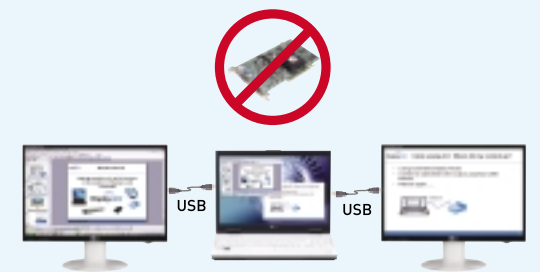

• Design and specifications are subject to change without prior notice.

MultiLink

© Why MultiLink Technology?

Ease of Use

- USB Signal Input

MultiLink Connection

- Powerful extension through USB up to 6 screens (Instantly add other displays to PC)

Lowers the Complexity of Adding More Monitors

USB Input Interface for Multi Screen to Provide Easy User Experience

- Easy to Connect : USB Signal Input
- No need for additional dual interface setting (Auto Switching)
- No need for extra graphic card
- Auto switching between copy and extended mode without display settings