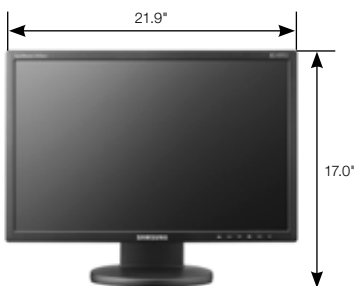

943BT
943BWT
2243BWT
2443BWT

Adjustable LCD Monitors

Features

Fully Adjustable

BT/BWT series displays are ergonomic marvels. You can swivel, tilt, pivot and adjust to the perfect height. MagicRotation software allows you to easily switch from portrait view to landscape view.

High Dynamic Contrast Ratios

Samsung dynamic contrast continually optimizes signal for optimized contrast. Dynamic contrast ratios of 8000:1, and 20,000:1 on the 2443BWT, deliver superior detail in the whites and blacks.

Fast 5 ms Response Time

The fast 5 ms response time means your motion video will be smooth and smear-free.

Aspect Ratio Control

Samsung BWT series widescreens feature aspect ratio control, which allows you to view 5:4 and 4:3 content on a wide-format monitor, without having the picture automatically stretched artificially.

Exclusive Magic Technologies

MagicTune offers software- and wizard-based full control of display characteristics and adjustments. MagicColor features Full mode to enhance overall color, and Intelligent mode to enhance color without affecting delicate skin tones. And MagicBright 3 gives you picture presets, for optimum viewing at the touch of a button.

2443BWT Dimensions

Specifications		943BT	943BWT	2243BWT	2443BWT
Display	Type	a-si TFT/TN	a-si TFT/TN	a-si TFT/TN	a-si TFT/TN
	Viewable Size	19"	19" wide	22" wide	24" wide
	Native Resolution	1280 x 1024	1440 x 900	1680 x 1050	1920 x 1200
	Pixel Pitch (mm)	0.285	0.294	0.282	0.27
	Aspect Ratio	5:4	16:10	16:10	16:10
	Contrast Ratio (Typical/Dynamic)	1000:1/8000:1	1000:1/8000:1	1000:1/8000:1	1000:1/20000:1
	Viewing Angle (Horizontal/Vertical)	170°/160° (CR>10)	170°/160° (CR>10)	170°/160° (CR>10)	170°/160° (CR>10)
	Response Time	5ms	5ms	5ms	5ms
	Light Source	CCFL	CCFL	CCFL	CCFL
	Brightness (Typical)	300 cd/m²	300 cd/m²	300 cd/m²	300 cd/m²
Panel Surface	Matte	Matte	Matte	Matte	
Maximum Color Supported	16.7M	16.7M	16.7M	16.7M	
Video Input Signal	Analog	Analog RGB	Analog RGB	Analog RGB	Analog RGB
	Digital	DVI (with HDCP)	DVI	DVI (with HDCP)	DVI (with HDCP)
	Frequency (H/V)	30~81kHz(H) / 56~75Hz(V)	30~81kHz(H) / 56~75Hz(V)	30~81kHz(H) / 56~75Hz(V)	30~81kHz(H) / 56~75Hz(V)
Sync	H/V Separated, Composite H/V, Sync on Green	H/V Separated, Composite H/V, Sync on Green	H/V Separated, Composite H/V, Sync on Green	H/V Separated, Composite H/V, Sync on Green	
Compatibility	PC	Mac OS Leopard, X, 9	Mac OS Leopard, X, 9	Mac OS Leopard, X, 9	Mac OS Leopard, X, 9
	Mac	Windows Vista Premium Certification, XP, 2000, 98	Windows Vista Premium Certification, XP, 2000, 98	Windows Vista Premium Certification, XP, 2000, 98	Windows Vista Premium Certification, XP, 2000, 98
Input Connectors		15-pin D-sub, DVI-D, 3-pin AC plug (CEE22)	15-pin D-sub, DVI-D, 3-pin AC plug (CEE22)	15-pin D-sub, DVI-D, 3-pin AC plug (CEE22), USB (1-up/2-down)	15-pin D-sub, DVI-D, 3-pin AC plug (CEE22)
Power	Voltage	AC 100-240 ~ VAC (±10%), 60 / 50 Hz ±3 Hz	AC 100-240 ~ VAC (±10%), 60 / 50 Hz ±3 Hz	AC 100-240 ~ VAC (±10%), 60 / 50 Hz ±3 Hz	AC 100-240 ~ VAC (±10%), 60 / 50 Hz ±3 Hz
	Consumption (Typical/Standby)	34 watts (max)/<1 watts (DPMS mode)	34 watts (typ)/<1 watts (DPMS mode)	45 watts (typ)/ <1 watts (DPMS mode)	50 watts (typ)/<1 watts (DPMS mode)
Features	Plug & Play	DDC 2B/DDC-CI	DDC 2B/DDC-CI	DDC 2B/DDC-CI	DDC 2B/DDC-CI
	Wall Mount (VESA)	75mm	75mm	100 mm	100 mm
	Cabinet Color	Matte Black	Matte Black	Matte Black	Matte Black
Special Features	Height Adjustable Stand (MagicStand - Up, Down, Swivel, Tilt, 90-degree Rotate)	■	■	■	■
	Built-in USB	N/A	N/A	■	N/A
Magic Technologies	MagicColor (Full and Intelligent Mode)	■	■	■	■
	MagicBright3 (Custom, Text, Internet, Game, Sport, Movie, Dynamic Contrast)	■	■	■	■
	MagicTune Display Control	■	■	■	■
	MagicStand HAS (Height Adjustable, Swivel, Tilt, Pivot)	■	■	■	■
Operating Conditions	Temperature	10° ~ 40°	10° ~ 40°	10° ~ 40°	10° ~ 40°
	Humidity	10% ~ 80%, non-condensing	10% ~ 80%, non-condensing	10% ~ 80%, non-condensing	10% ~ 80%, non-condensing
Dimensions and Weight	Product Dimension (With Stand, W x H x D)	16.0" x 15.0" x 7.5"	17.3" x 14.1" x 7.5"	20.0" x 14.8" x 7.9"	21.9" x 17.0" x 9.8"
	Product Dimension (Without Stand, W x H x D)	16.0" x 13.2" x 2.5"	17.3" x 11.4" x 2.6"	20.0" x 13.1" x 2.7"	21.9" x 14.2" x 2.6"
	Shipping Carton Dimension (W x H x D)	18.9" x 8.0" x 16.2"	20.2" x 8.0" x 14.5"	23.0" x 8.0" x 16.3"	25.4" x 11.8" x 20.0"
	Product Weight (With Stand)	10.8 lbs.	11.0 lbs.	14.1 lbs.	17.0 lbs.
	Shipping Weight	14.3 lbs.	14.6 lbs.	18.1 lbs.	22.0 lbs.
	Package Contents	Monitor, Power Cable, 15-pin D-sub Cable, DVI-D Cable, Manuals, Driver CD	Monitor, Power Cable, 15-pin D-sub Cable, DVI-D Cable, Manuals, Driver CD	Monitor, Power Cable, 15-pin D-sub Cable, DVI-D Cable, Manuals, Driver CD	Monitor, Power Cable, 15-pin D-sub Cable, DVI-D Cable, Manuals, Driver CD
Warranty		3 years parts and labor	3 years parts and labor	3 years parts and labor	3 years parts and labor
Environmental	Emission Standard	EMC, TCO 99	EMC	EMC	EMC
	RoHS Compliant	N/A	N/A	N/A	N/A
	Energy Star Compliant	■	■	■	■
	Product Recyclability	CCFL panel contains mercury, please dispose of properly	CCFL panel contains mercury, please dispose of properly	CCFL panel contains mercury, please dispose of properly	CCFL panel contains mercury, please dispose of properly
	Packaging Recyclability	All packing materials are recyclable	All packing materials are recyclable	All packing materials are recyclable	All packing materials are recyclable