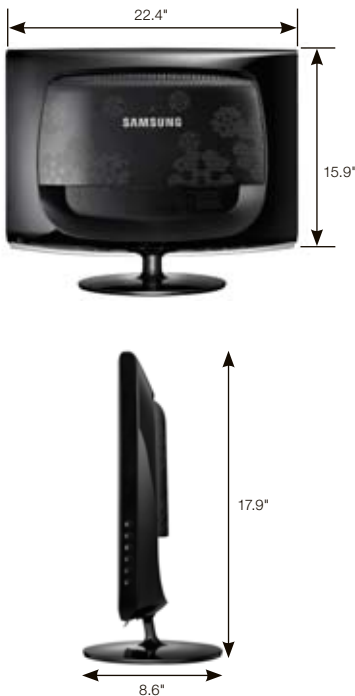

933BW
2233SW
2233BW
2433BW

19", 21.5", 22" and 24" Widescreen LCD Monitors

Features

Distinctive Design

Soft corners, rich piano black finish and acrylic accent bar will beautify any desk.

Cable Housing

Integrated rear housing hides cables, for a sleek, clean look.

Up to 1920 x 1080 Full HD

The 2233SW features 1920 x 1080 full HD resolution, giving you the highest resolution possible.

Custom Key

The programmable Custom Key gives you instant one-touch access to your preferred Samsung picture optimization technology. MagicBright 3 gives you seven pre-set modes to choose from. MagicColor enhances color either overall or with regard to natural skin tones. Color Effect lets you view images in grayscale, green, aqua or sepia. And Image Size lets you properly view either 5:4 or 4:3 content on the widescreen without distortion.

2433BW Dimensions

Specifications