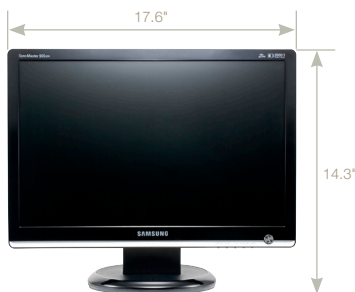

906BW Dimensions