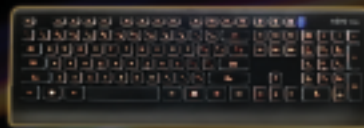

## PRISM KEYBOARD

- 7 colorful backlights to choose from
- Simple wired USB connection
- 20 Million Key-Press Lifecycle

### EASY TOGGLE BETWEEN BACKLIGHT COLORS

PRISM RAINBOW

VIVID MAGENTA

ICY BLUE

COBALT BLUE

CANDY PINK

CRIMSON RED

BLOSSOM ORANGE