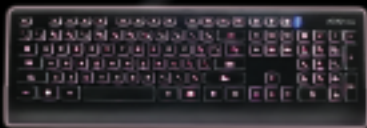

## PRISM KEYBOARD

- 7 colorful backlights to choose from
- Simple wired USB connection
- 20 Million Key-Press Lifecycle

### EASY TOGGLE BETWEEN BACKLIGHT COLORS

PRISM RAINBOW

VIVID MAGENTA

ICY BLUE

COBALT BLUE

CANDY PINK

CRIMSON RED

BLOSSOM ORANGE