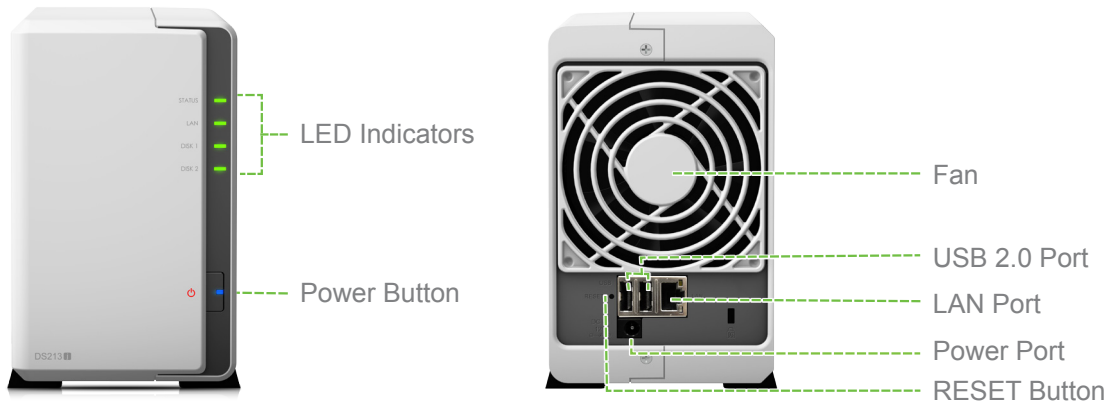

Connections & Buttons

Technical Specifications

Hardware

CPU Frequency	1.2GHz
Floating Point	Yes
Hardware Encryption Engine	Yes
RAM Size	DDR3 512MB
Internal HDD/SSD	3.5" or 2.5" SATA(II) X 2 (hard drives not included)
Max Internal Capacity	8TB (2X 4TB hard drives) (The actual capacity will differ according to volume types.)
External HDD Interface	2X USB 2.0 ports
Size (HxWxD)	165mm X 100mm X 225.5mm
Weight	0.91kg
LAN	1X Gigabit
Wake on LAN/WAN	Yes
AC Input Power Voltage	100V to 240V
Power Frequency	50Hz to 60Hz, Single Phase
Operating Temperature	5°C to 35°C (40°F to 95°F)
Storage Temperature	-10°C to 70°C (15°F to 155°F)
Relative Humidity	5% to 95%RH
Power Consumption¹	19.82 W (Access), 3.65 W (HDD Hibernation)

DSM Specifications

Max File System Size	16TB
Max Internal Volume Number	256
Max iSCSI Target Number	10
Max iSCSI LUN Number	10
RAID	Synology Hybrid RAID, Basic, JBOD, RAID 0 and RAID 1 are supported
Synology Expansion Unit Support	No
Max User Account	512
Max Groups	128
Max Shared Folder	256
Max Shared Folder Sync Tasks	2
Max Concurrent CIFS/AFP/FTP/File Station Connections	64
Synology Web Assistant (installer)	Yes