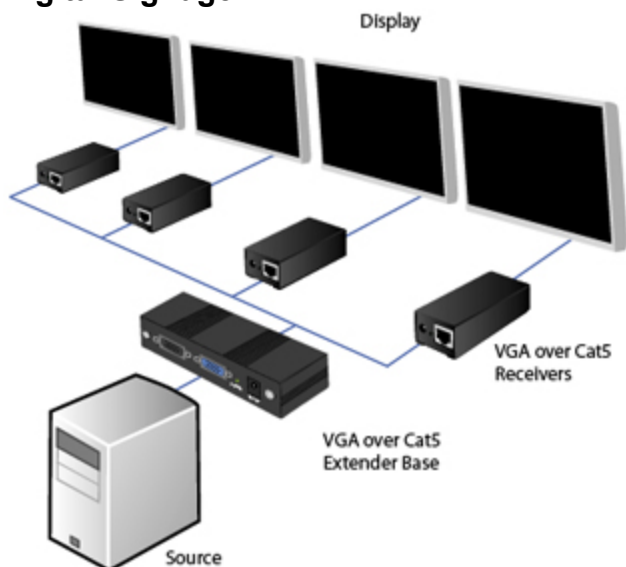

Digital Signage