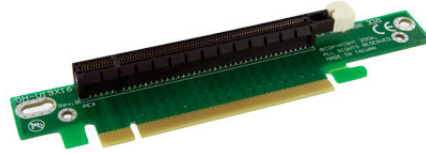

PCI Express x16 Left Slot Riser Adapter Card for 1U/2U Servers

StarTech ID: PEX16RISER

This x16 PCI Express Riser Card lets you install a full-sized PCI Express card in a 1U or 2U server case, eliminating the expense of purchasing small form factor PCIe cards.

Applications and Solutions

- Connects directly into the computer motherboard and provides a 90 degree angle extension for PCI Express 16x Bus.
- Ideal for small for 1U and 2U server cases.
- Installing a x16 PCIe Graphics card into a slim or SFF computer case

Features

- 1U/2U chassis supported
- Easy to use and install
- Saves space and allows for larger cards to be used
- Supports 16-lane (16x) 2.5Gbps PCI Express

Technical Specifications

- Color: Green
- Connector Types: 2 - PCI Express x16
- Product Height: 15
- Product Length: 158
- Carton Quantity: 100
- Shipping (Package) Weight: 0.16 lb [0.07 kg]
- Product Weight: 0.92 oz [26 g]
- Product Width: 32