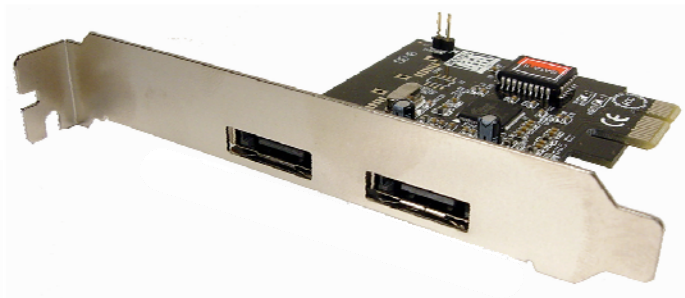

## 2 Port e-SATA Controller PCI Express Card

Cables Unlimited: IOC-7707  
UPC: 724580630371

### DESCRIPTION:

This easy to install and configure PCI Express card from Cables Unlimited adds two e-SATA ports to any newer PC, with an extra PCI Express slot. This simple and reliable card is compatible with all e-SATA peripherals and provides the most convenient way to add extra storage or data backup to newer PCs.

### FEATURES:

- Compliant with PCI Express Base Specification 1.0a
- Compatible with e-SATA Specifications.
- Up to 3Gbps data transfer rates.
- SIL3132 Chipset.
- External e-SATA connector x 2